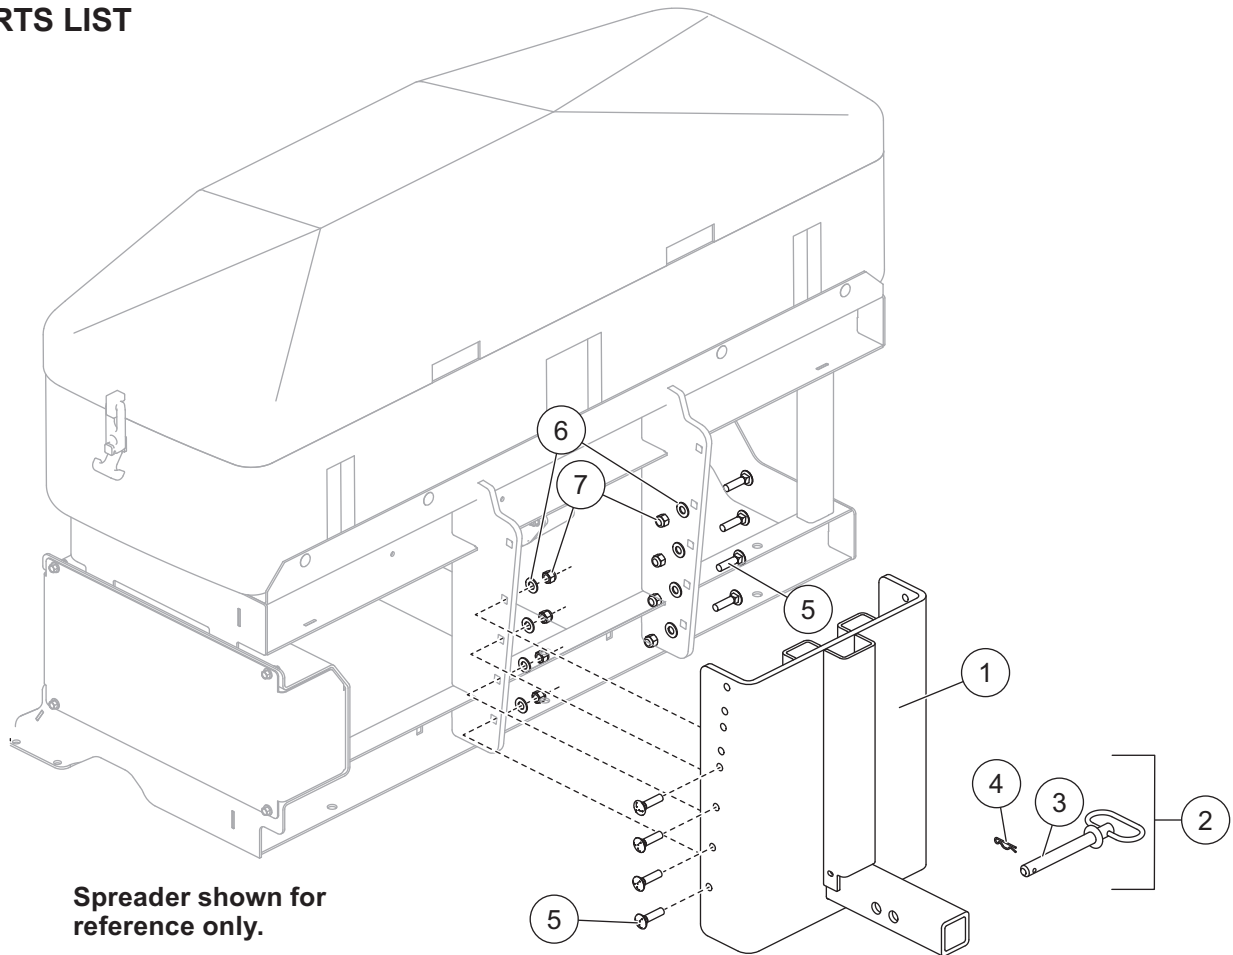

# Receiver Hitch Mount Kit

## SD-600 Tailgate Spreaders

**PARTS LIST**

Spreader shown for reference only.

TPR-020-1 Receiver Hitch Mount Kit							
Item	Part	Qty	Description	Item	Part	Qty	Description
1	75379	1	Frame Kit	ns	75380	1	Bolt Bag
2	75620	1	Hitch Pin Kit				
<b>Item 2</b>				<b>75620 Hitch Pin Kit</b>			
3		1	5/8 x 5-1/2 Hitch Pin	4		1	0.093 x 2-3/8 Hairpin Cotter
				<b>75380 Bolt Bag</b>			
5		8	3/8-16 x 1-1/2 Carriage Bolt G5	7		8	3/8-16 Locknut GB
6		8	3/8 Flat Washer Type A Narrow				
ns = not shown				G = Grade			