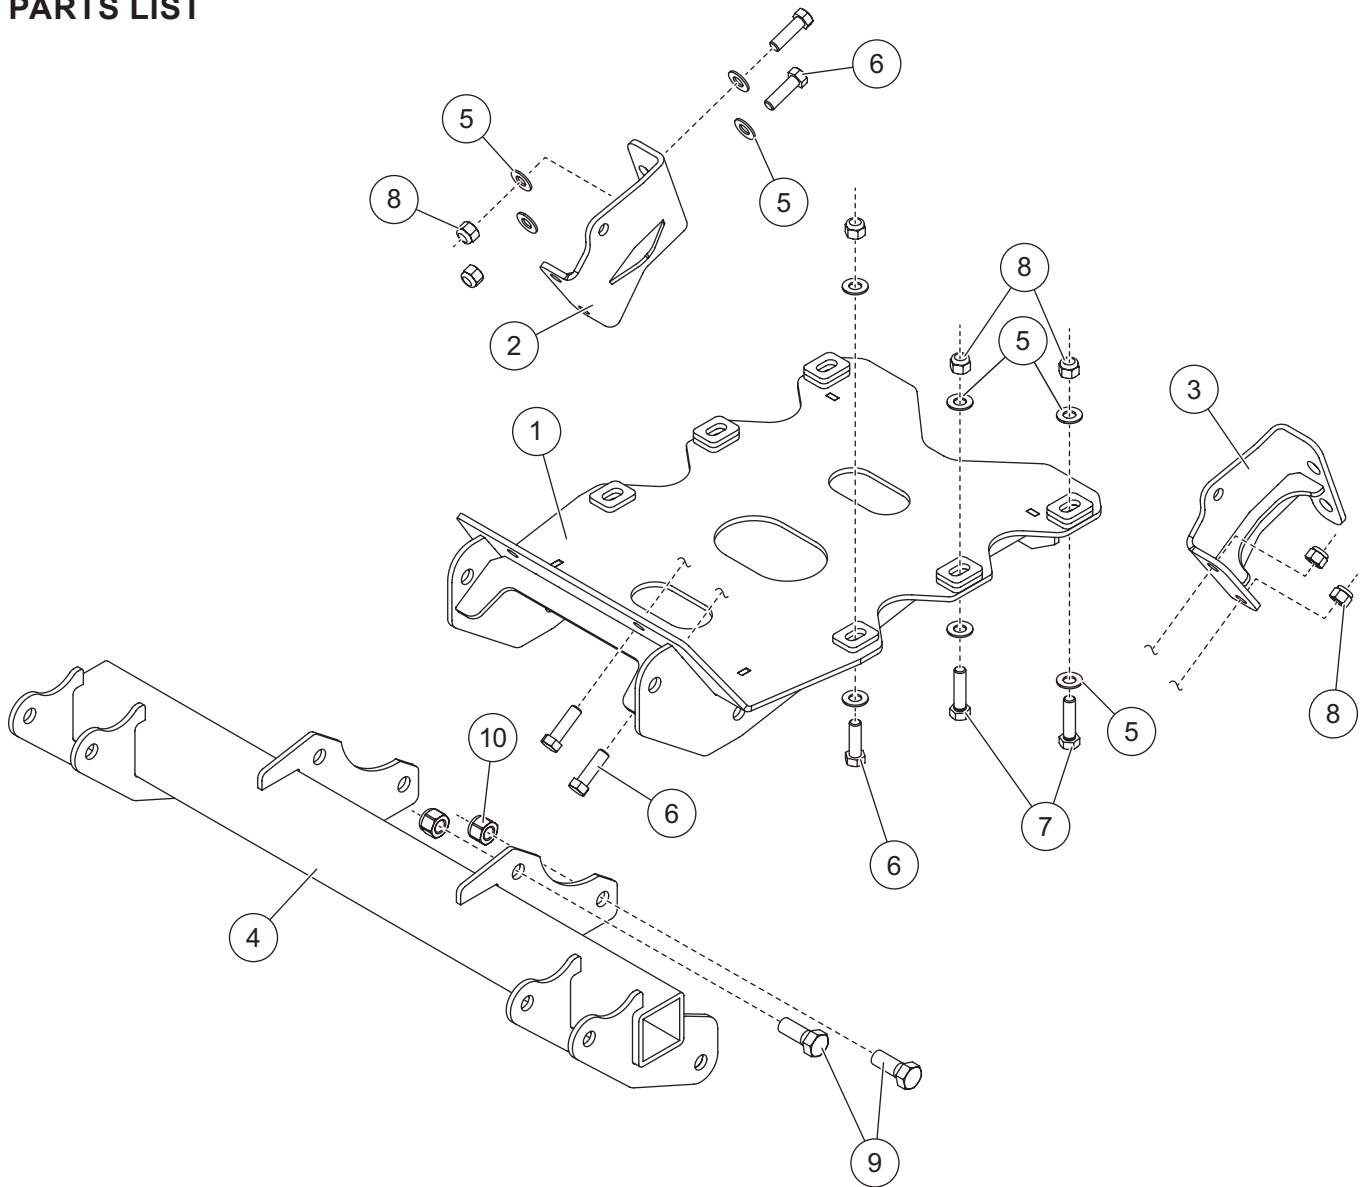

PARTS LIST

35164 Mount Kit							
Item	Part	Qty	Description	Item	Part	Qty	Description
1	74390	1	Skid Plate Assembly	ns	52565	1	Vehicle Cable Assembly, Long
2	74392	1	Bracket - PS	ns	52596	1	Vehicle Control Harness, UTV
3	74391	1	Bracket - DS	ns	61548K	1	Plug Cover Kit
4	41912	1	Mount Beam	ns	90730	1	Fuse Kit, 200A
ns	74393	1	Bolt Bag				
74393 Bolt Bag							
5		20	3/8 Flat Washer	8		14	3/8-16 Hex Locknut GB
6		10	3/8-16 x 1-1/4 Hex Cap Screw G5	9		4	1/2-13 x 1-1/4 Hex Cap Screw G5
7		4	3/8-16 x 1-1/2 Hex Cap Screw G5	10		4	1/2-13 Hex Locknut GB
ns = not shown				G = Grade			