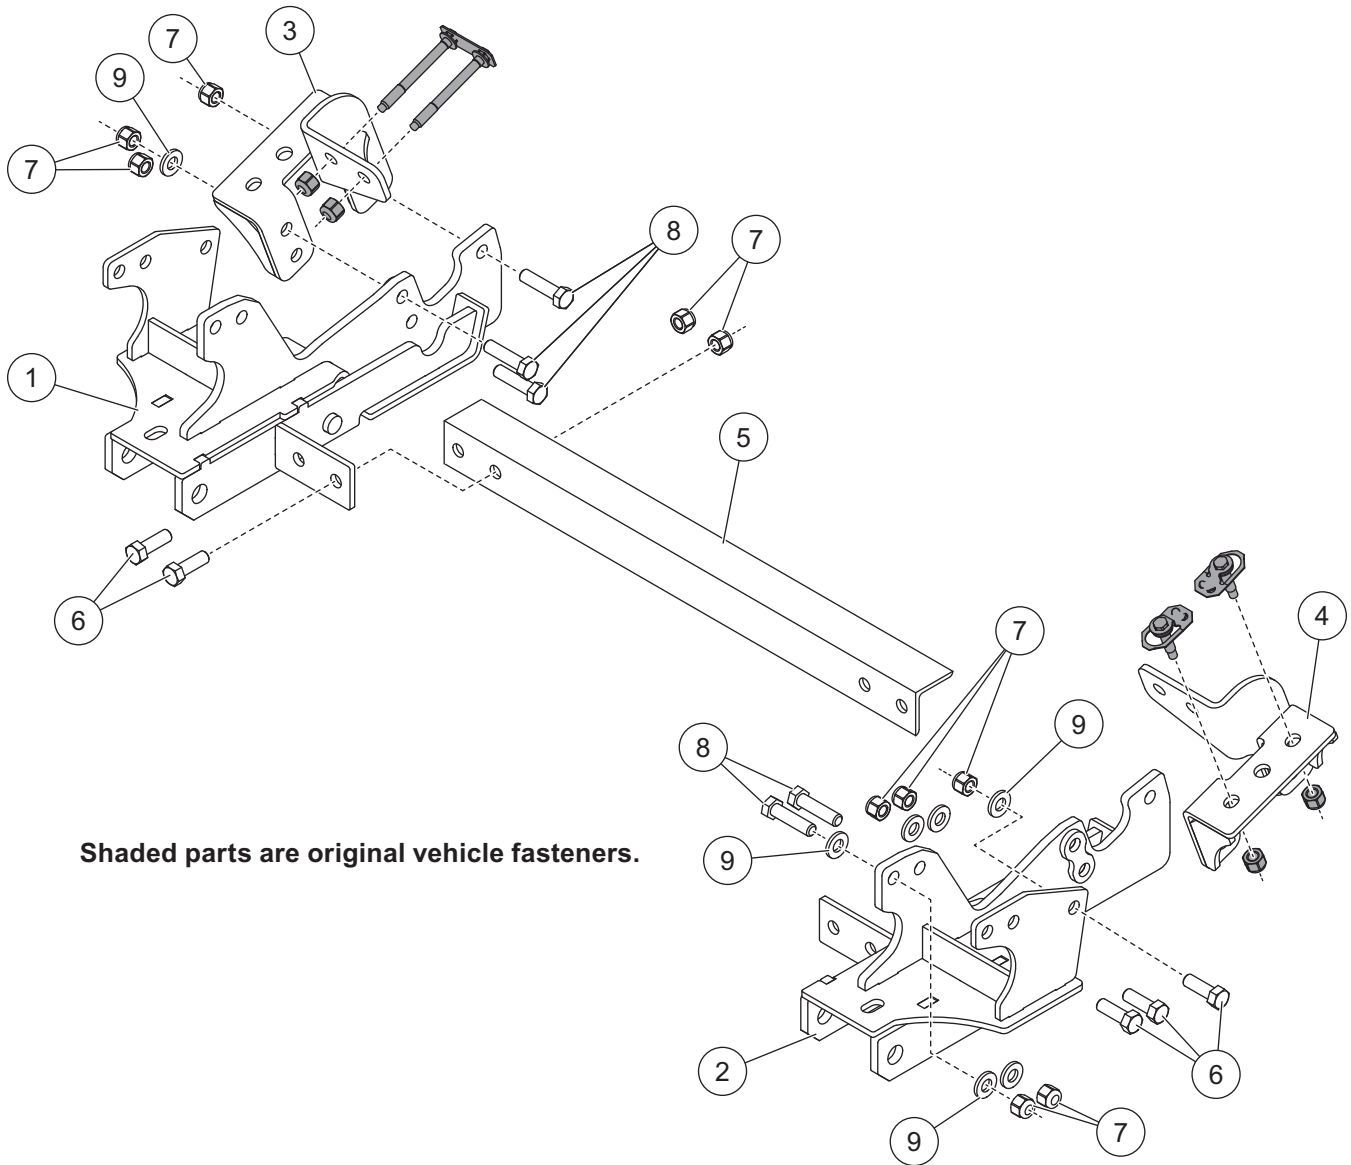

Mount Kit

Ford Super Duty F-350/450 Diesel Dual Rear Wheel Pickup 2020-__ 31271

January 1, 2021
Lit. No. 74219, Rev. 01

PARTS LIST

Shaded parts are original vehicle fasteners.

31270 Mount Kit							
Item	Part	Qty	Description	Item	Part	Qty	Description
1	74206	1	Mount – PS	4	52714	1	Rear Bracket – DS
2	74205	1	Mount – DS	5	64759	1	Cross Bar
3	51778	1	Rear Bracket – PS	ns	70531	1	Bolt Bag
70531 Bolt Bag							
6		10	1/2-13 x 1-1/2 Hex Cap Screw G5	8		10	1/2-13 x 2 Hex Cap Screw G5
7		24	1/2-13 Hex Locknut GB	9		14	1/2 Hardened Flat Washer Type 1
			ns = not shown				G = Grade