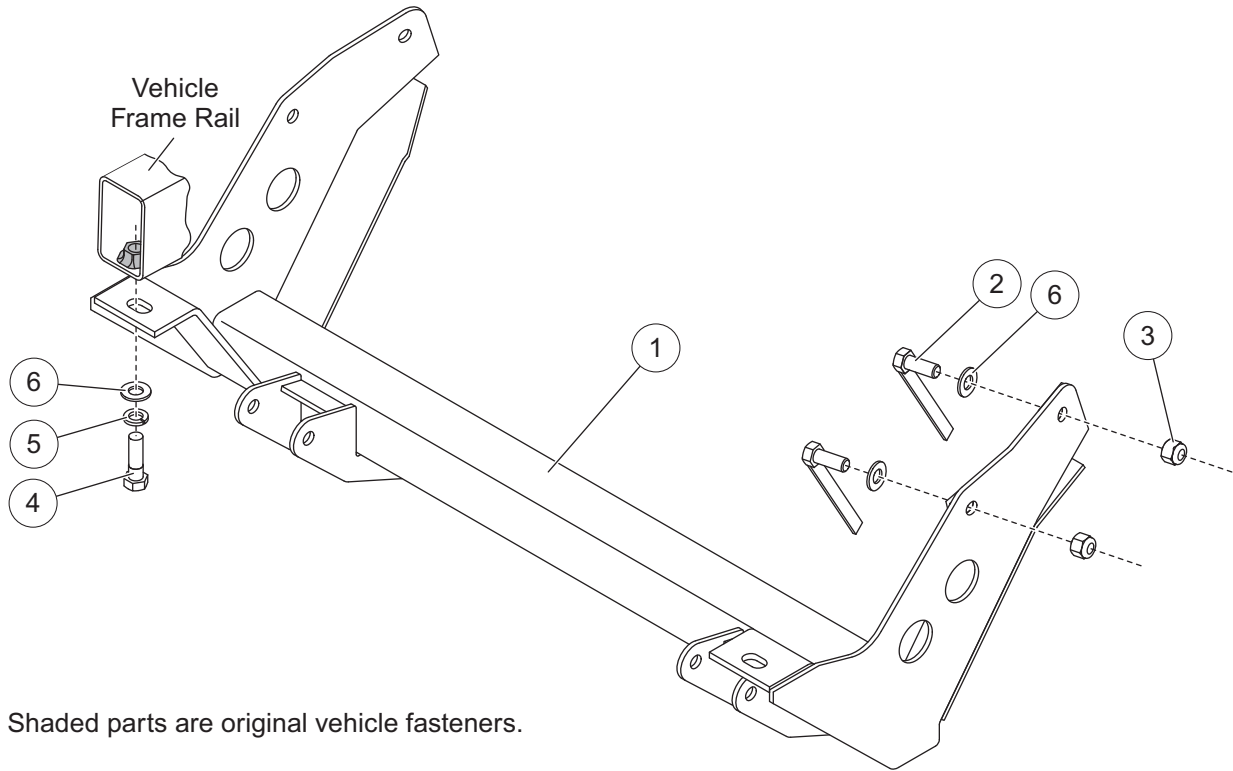

PARTS LIST

Shaded parts are original vehicle fasteners.

3723 Mount Kit							
Item	Part	Qty	Description	Item	Part	Qty	Description
1		1	Truck Mount – Jeep	ns	64607	1	Bolt Bag – 3723
2	21316	4	1/2-13 x 1-1/4 Hex Cap Screw G5 w/Handle				
64607 Bolt Bag – 3723							
3	91335	4	1/2-13 Hex Locknut GB	5	91205	2	1/2 Spring Lock Washer
4	90101	2	1/2-13 x 1-3/4 Hex Cap Screw G5	6	90572	6	1/2 Hardened Flat Washer
ns = not shown				G = Grade			