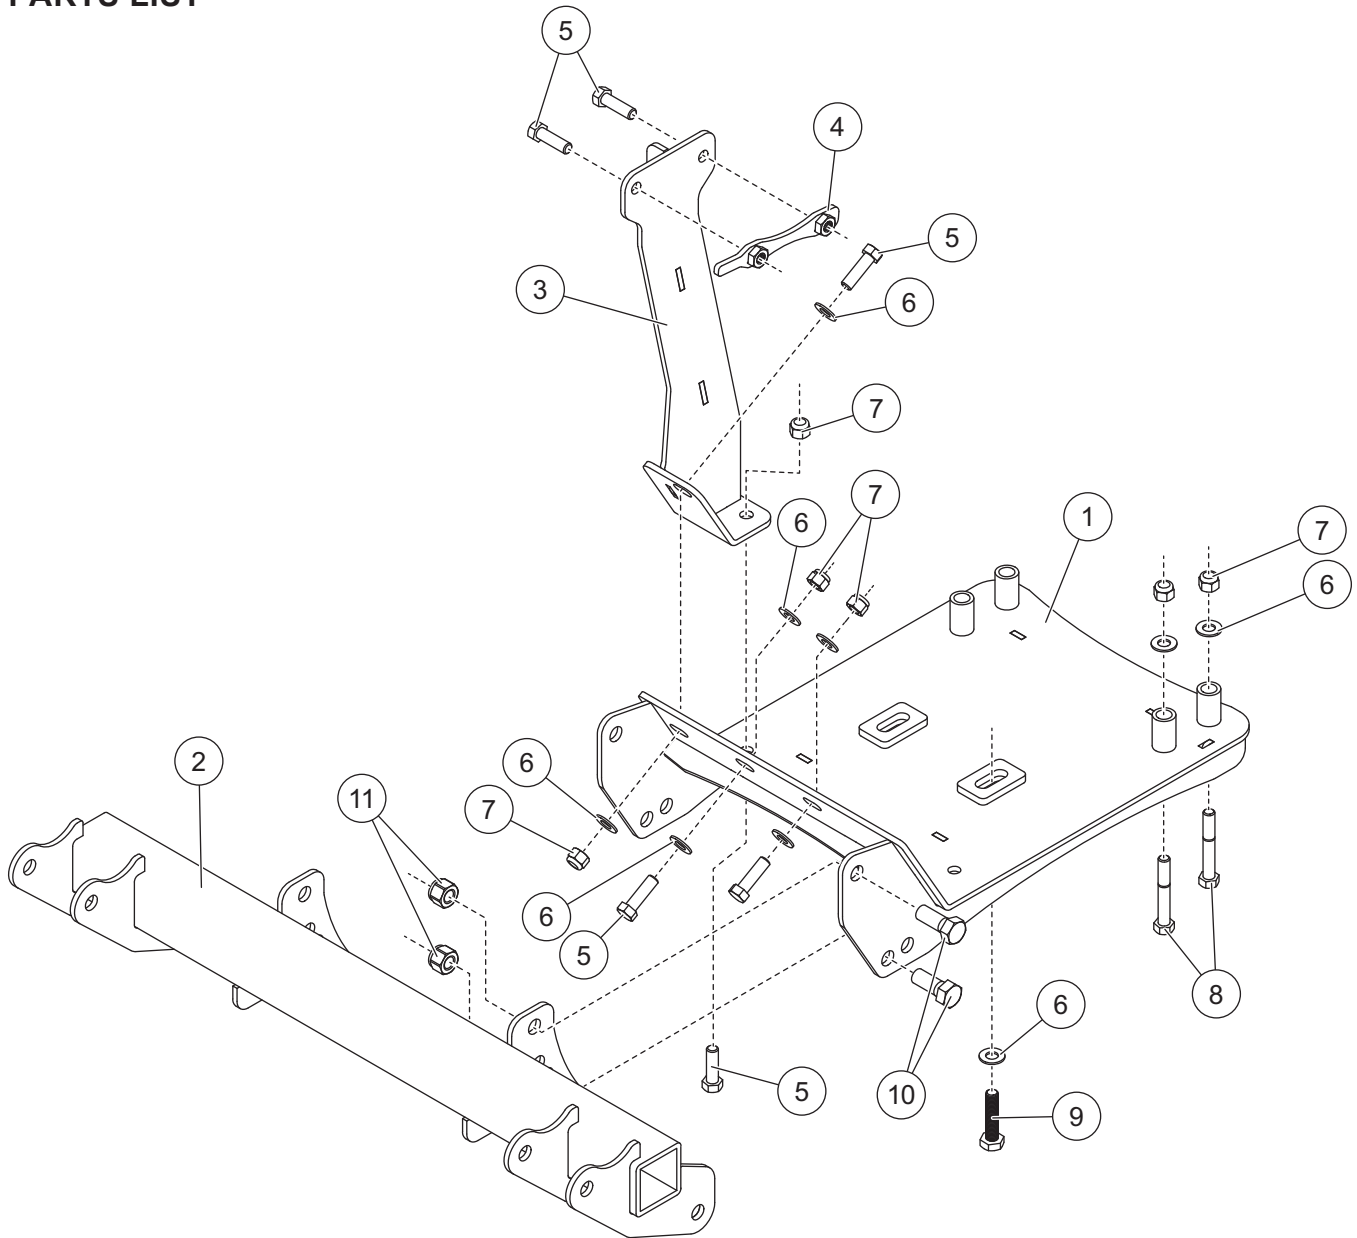

Mount Kit

New Holland Rustler 850/Textron Stampede Series/Havoc 2018-__

35159

August 15, 2019
Lit. No. 77057, Rev. 01

PARTS LIST

35159 Mount Kit						
Item	Part	Qty	Description	Item	Part	Qty Description
1	77050	1	Skid Plate Assembly	ns	52565	1 Vehicle Cable Assembly, Long
2	76681	1	Mount Beam	ns	52596	1 Vehicle Control Harness, UTV
3	77052	1	Bracket – PS	ns	61548K	1 Plug Cover Kit
ns	77051	1	Bracket – DS	ns	77056	1 Bolt Bag
4	77053	2	Nut Bar			
77056 Bolt Bag						
5		10	3/8-16 x 1-1/4 Hex Cap Screw G5	9		2 M10-1.25 x 45 Hex Cap Screw G8.8
6		14	3/8 Flat Washer Type A Narrow	10		4 1/2-13 x 1-1/4 Hex Cap Screw G5
7		10	3/8-16 Hex Locknut GB	11		4 1/2-13 Hex Locknut GB
8		4	3/8-16 x 2-1/4 Hex Cap Screw G5			
ns = not shown			M = Metric	G = Grade		