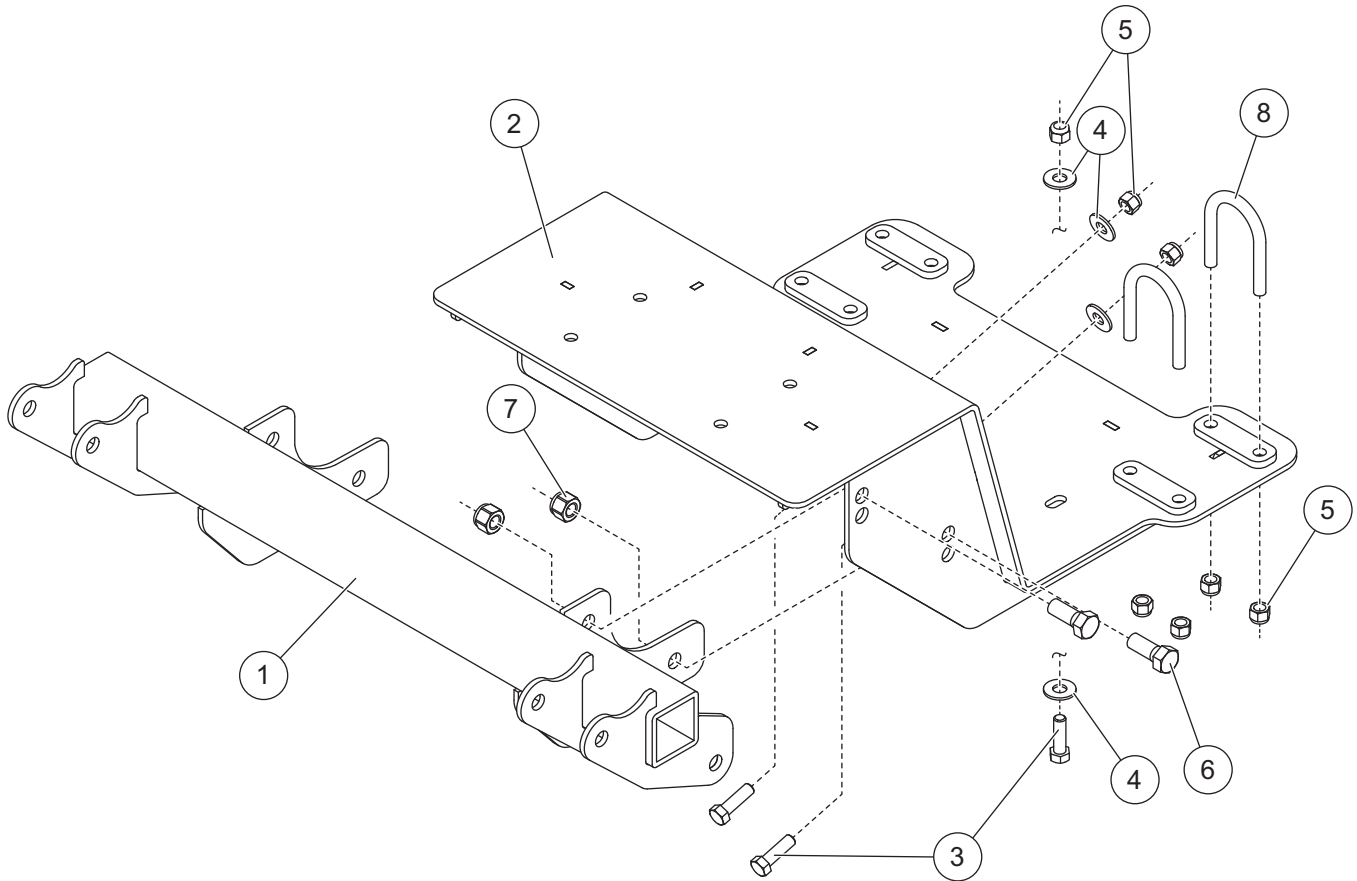

PARTS LIST

35153 Mount Kit							
Item	Part	Qty	Description	Item	Part	Qty	Description
1	76656	1	Mount Beam	ns	52564	1	Cable Assembly, Vehicle, Long
2	76740	1	Skid Plate Assembly	ns	52566	1	Harness, Vehicle Control, UTV
ns	76742	1	Bolt Bag	ns		12	Cable Tie
ns	61548K	1	Plug Cover Kit				
76742 Bolt Bag							
3		6	3/8-16 x 1-1/4 Hex Cap Screw G5	6		4	1/2-13 x 1-1/4 Hex Cap Screw G5
4		8	3/8 Flat Washer	7		4	1/2-13 Hex Locknut GB
5		14	3/8-16 Hex Locknut GB	8	57291	4	3/8-16 x 1-3/4 x 2-3/4 U-Bolt
ns = not shown				G = Grade			