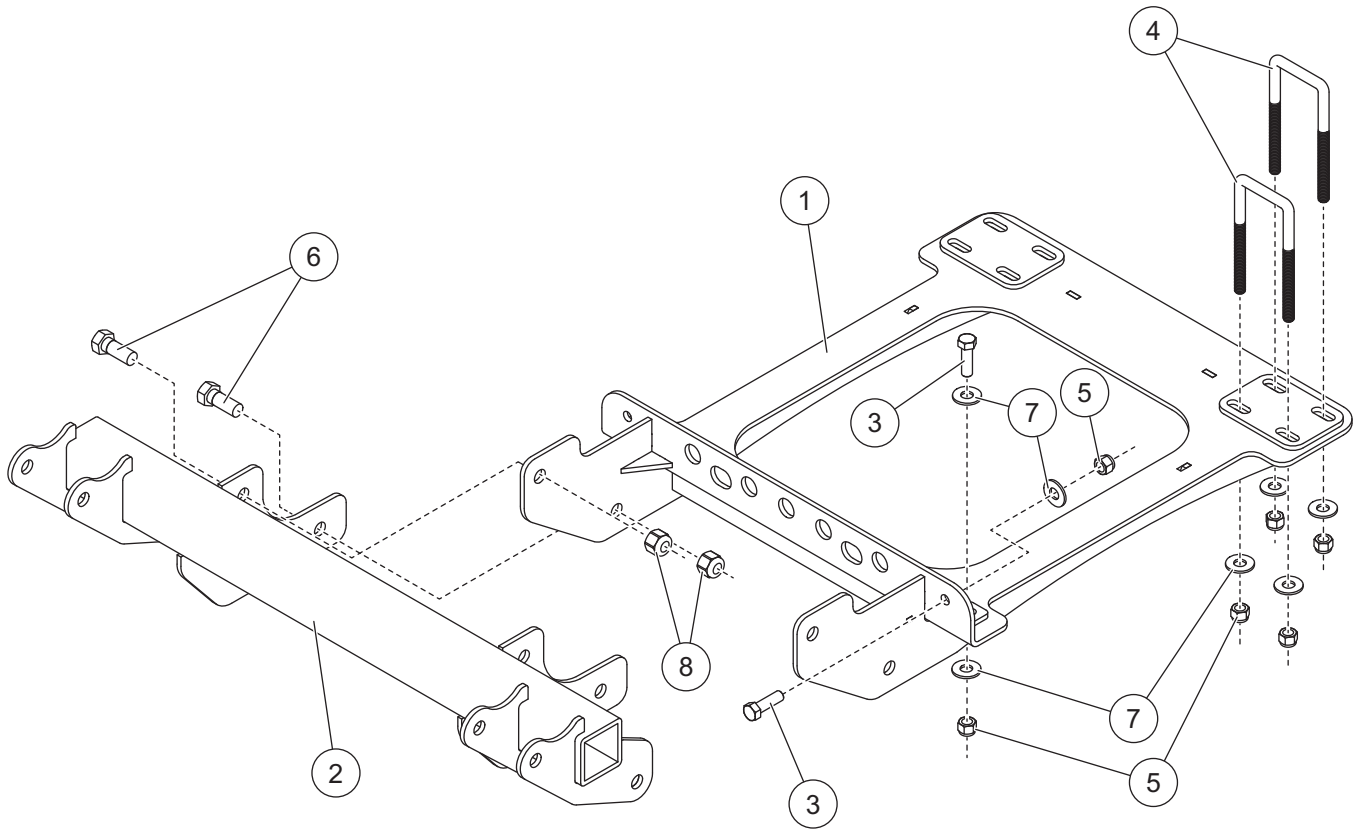

January 15, 2019
Lit. No. 76659, Rev. 01

PARTS LIST

35148 Mount Kit							
Item	Part	Qty	Description	Item	Part	Qty	Description
1	76655	1	Skid Plate Assembly	ns	52565	1	Vehicle Cable Assembly, Long
2	76656	1	Mount	ns	52596	1	Vehicle Control Harness, UTV
ns	76658	1	Bolt Bag	ns	61458K	1	Plug Cover
ns		12	Cable Tie				
76658 Bolt Bag							
3		4	3/8-16 x 1-1/4 Hex Cap Screw G5	6		4	1/2-13 x 1-1/4 Hex Cap Screw G5
4		4	3/8-16 x 3 Square U-Bolt G2	7		14	3/8 Hardened Flat Washer
5		12	3/8-16 Locknut GB	8		4	1/2-13 Locknut GB
ns = not shown				G = Grade			