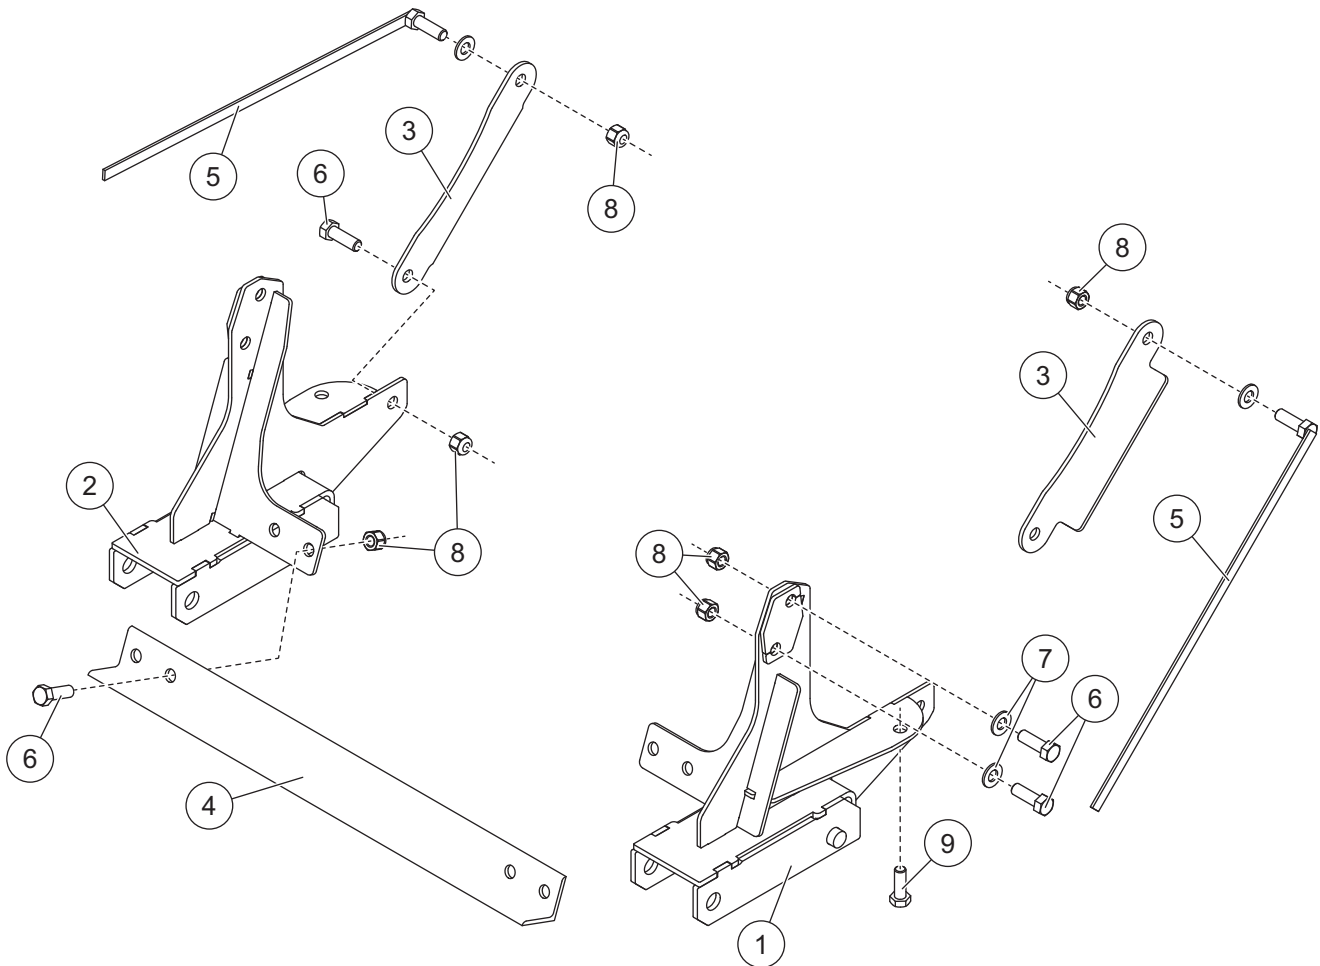

Mount Kit

Dodge Ram 1500 2009–18 / Ram 1500 Classic 2019–__
 Ram 1500 Rebel 2016–18 / Ram 1500 Rebel Classic 2019–__

33949

January 15, 2019
 Lit. No. 40978, Rev. 02

PARTS LIST

33949 Mount Kit							
Item	Part	Qty	Description	Item	Part	Qty	Description
1	40972	1	Mount, DS	5	22314	2	1/2-13 x 1-1/2 Hex Cap Screw G5 w/Handle
2	40973	1	Mount, PS	ns	40974	1	Hardware Kit
3	40945	2	Thrust Arm				
4	67696	1	Cross Bar				
40974 Hardware Kit							
6		10	1/2-13 x 1-1/2 Hex Cap Screw G5	9		2	M12 x 1.50 x 35 Hex Cap Screw G10.9
7		6	1/2 Hardened Flat Washer	ns		4	Cable Tie, Long
8		12	1/2-13 Hex Locknut GB				
ns = not shown			M = Metric				G = Grade