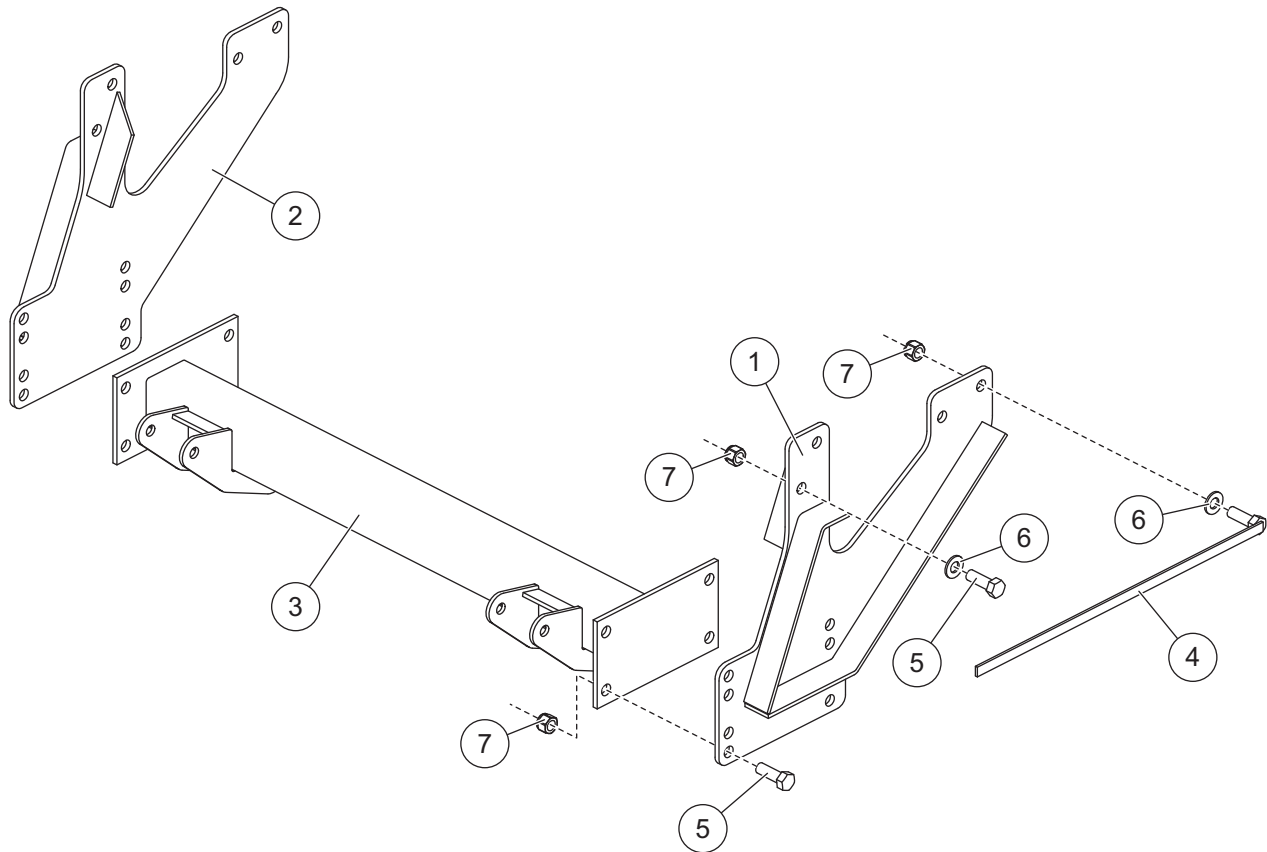

MOUNT KIT PERSONAL PLOW
Dodge Ram 1500 2006 - 08

33913

January 1, 2009
 Lit. No. 29347, Rev. 01

PARTS LIST

33913 Mount Kit							
Item	Part	Qty	Description	Item	Part	Qty	Description
1	29332	1	Mount Plate – DS	4	22314	4	1/2-13 x 1-1/2 Hex Cap Screw G5 w/Handle
2	29334	1	Mount Plate – PS	ns	29338	1	Bolt Bag 33913
3	29336	1	Pushbeam	29338 Bolt Bag 33913			
5	90210	12	1/2-13 x 1-1/2 Hex Cap Screw G5	7	91335	16	1/2-13 Hex Locknut GB Topping
6	90572	8	1/2 Hardened Flat Washer				
ns = not shown				G = Grade			